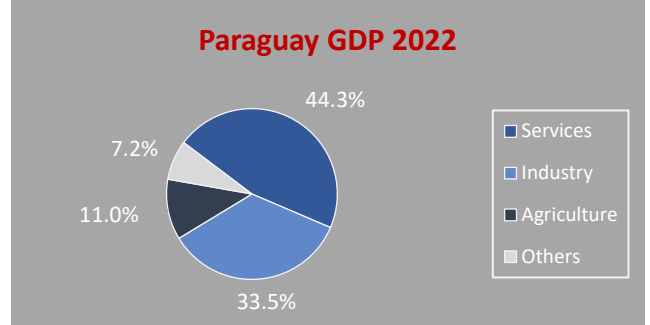

Country Overview

Country: Paraguay
Capital: Asunción
Currency: Guaraní (PYG) 1 USD = 7,297.11 PYG
Official language: Spanish/Guarani
Continent: South America
Country land area: 406,752 km²
Government: Unitary presidential constitutional republic
President of Hungary: Santiago Peña since 2023

Facts and Figures

Population
7.2 million

GDP (PPP)
\$108.3 billion

GDP (5-year compound annual growth)
1.2%

Unemployment
7.2%

GDP Per Capita
\$14,535

Inflation (CPI)
9.8%

- The **top exports** of Paraguay are **Electricity, Soybeans, Corn, Bovine Meat, and Frozen Bovine Meat**, exporting mostly to **Brazil, Argentina, Chile, Russia, and United States**.
- The **top imports** of Paraguay are **Refined Petroleum, Broadcasting Equipment, Cars, Pesticides, and Computers**, importing mostly from **China, Brazil, United States, Argentina, and Chile**.